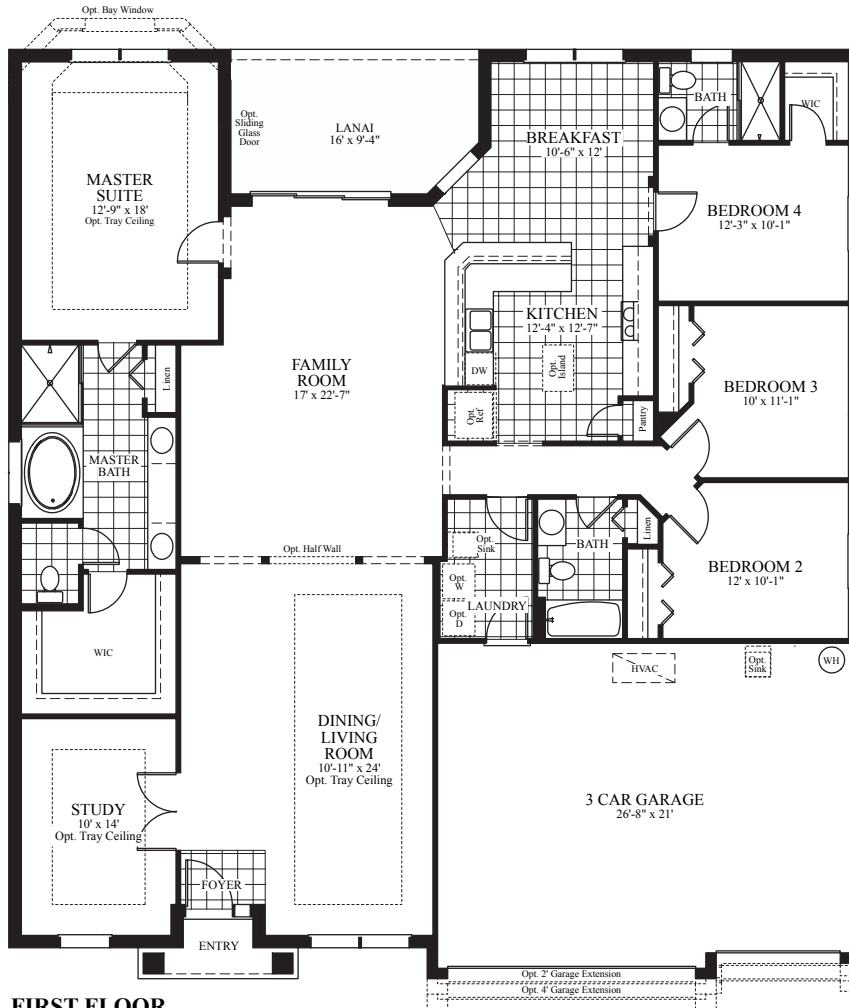

BENTON

**OPTIONAL BONUS ROOM
ADDS 540 SQ. FT.**

**OPTIONAL BATH
OFF BONUS ROOM**

**OPTIONAL SITTING ROOM
ADDS 75 SQ. FT.**

FIRST FLOOR

OPTIONAL BONUS ROOM STAIRS