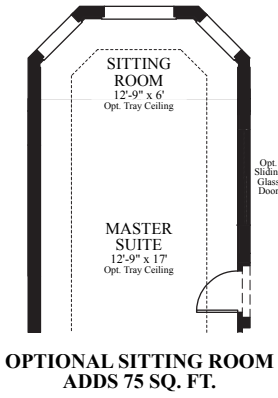

BENTON

**OPTIONAL BONUS ROOM
ADDS 540 SQ. FT.**

**OPTIONAL BATH
OFF BONUS ROOM**

**OPTIONAL SITTING ROOM
ADDS 75 SQ. FT.**

FIRST FLOOR

OPTIONAL BONUS ROOM STAIRS